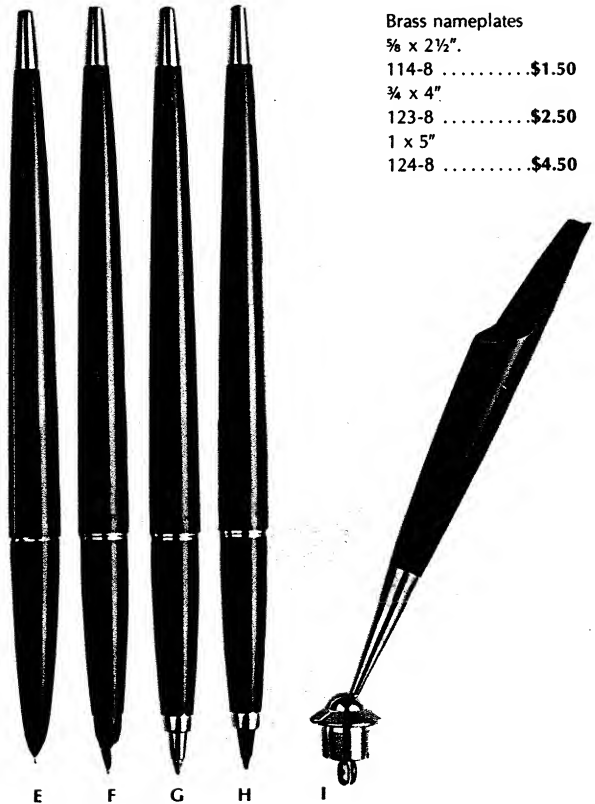

J123 Jet crystal, 3½ x 5¼". With \$5 ball pen, nameplate\$25.00

J113

W123

G113

J363

M113

002A

Writing instrument pen holder and nameplate components for Parker Traditional Desk Set

Brass nameplates

5/8 x 2 1/2"

114-8\$1.50

3/4 x 4"

123-8\$2.50

1 x 5"

124-8\$4.50

E. Hooded 14K gold point pen, fills with cartridge
495-1\$10.00